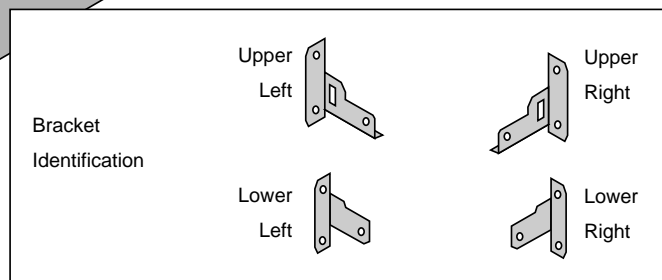

**FIREPLACE
XTRODINAIR™**

Imagine a Fireplace for Every Room

564 SS FPX Arched Face

Upgrade Kit 98500683

Compatibility:

- 564 SS Fireplace with FPX Arched Face

Packing List:

- Tiling guide (2 pieces - left and right)
- (4) Mounting Brackets (attaches to the fireplace)
- (4) Screws
- (8) 8-32 Keps Nuts

This upgrade kit (98500683) must be installed prior to installing the facing material or face.

Installation

- 1 Attach the brackets to the fireplace following the directions below.

2 Attach the tiling guide following the directions below.